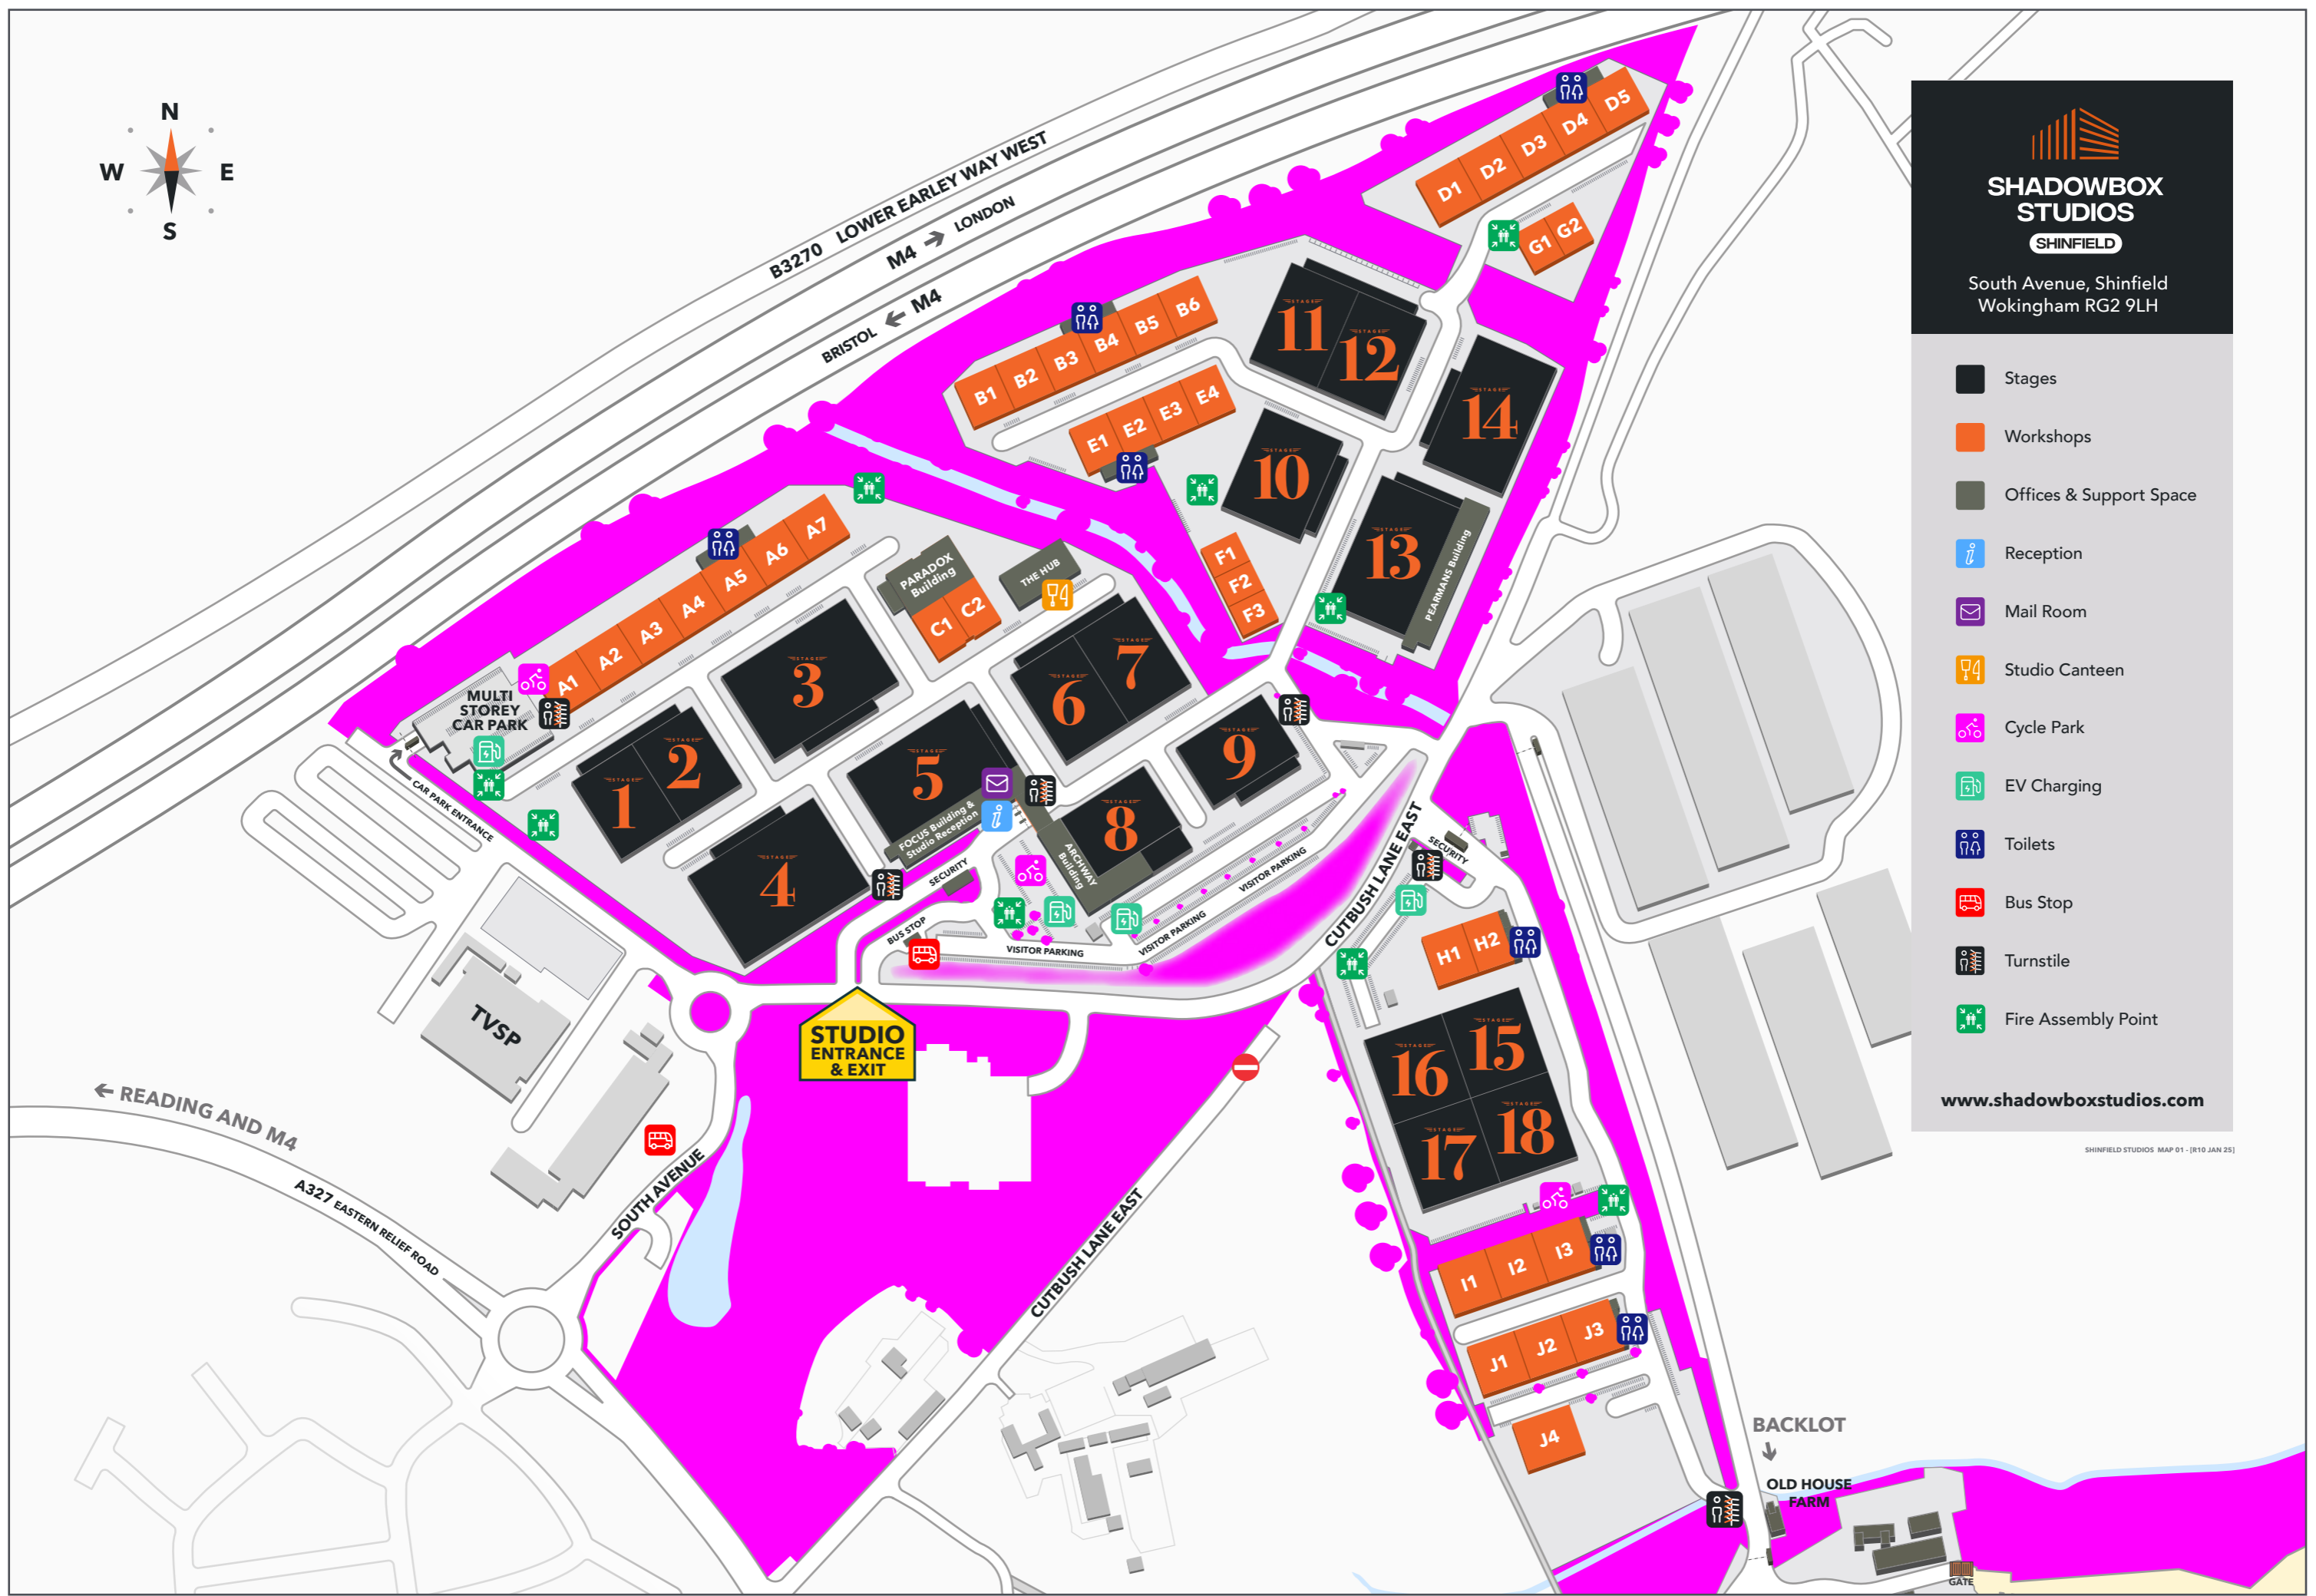

SHADOWBOX STUDIOS SHINFIELD

South Avenue, Shinfield
Wokingham RG2 9LH

- Stages
- Workshops
- Offices & Support Space
- Reception
- Mail Room
- Studio Canteen
- Cycle Park
- EV Charging
- Toilets
- Bus Stop
- Turnstile
- Fire Assembly Point

www.shadowboxstudios.com

SHINFIELD STUDIOS MAP 01 - (R10 JAN 25)

**STUDIO
ENTRANCE
& EXIT**

BACKLOT

OLD HOUSE
FARM

GATE